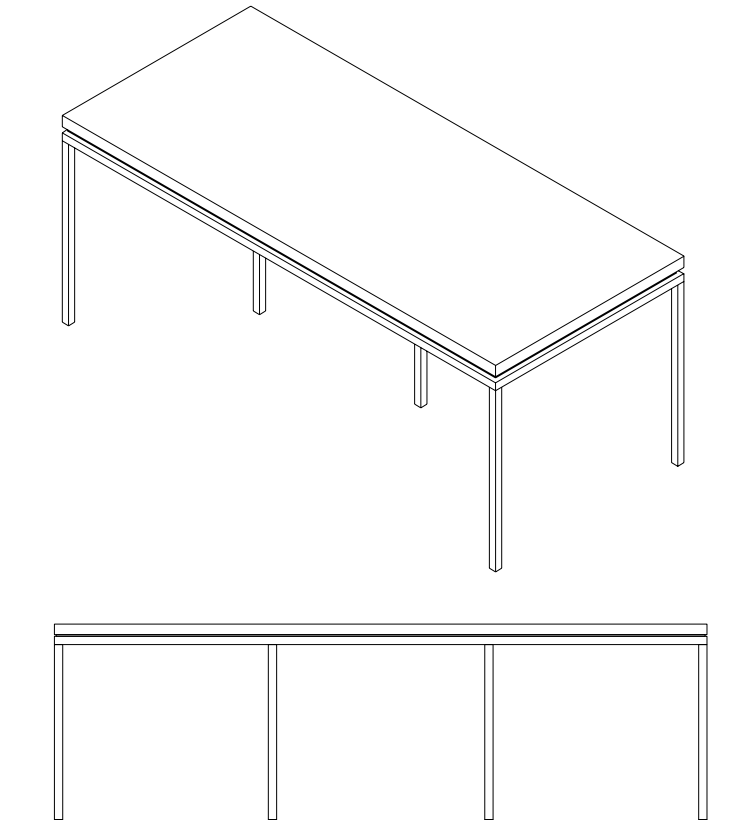

BROOME

TABLE Nº 23

large conference table with steel base

DIMENSIONS: 120" W x 29" T x 36" D

WOOD FINISHES: various veneers and stains or spray lacquer paint

METAL FINISHES: brass, stainless steel, blackened steel, or paint

HARDWARE: Häfele, Blum, or custom

OPTIONS: veneer, color, hardware, and dimensions