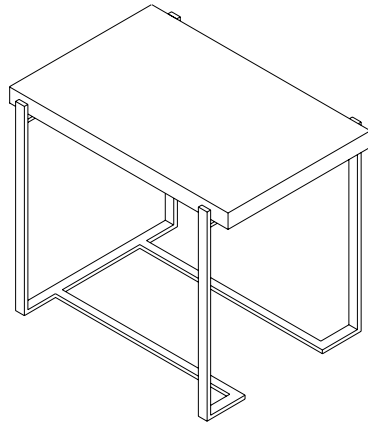

BROOME

SIDE TABLE Nº 06

minimal side table with inset top

DIMENSIONS: 23" W x 23" T x 20" D

WOOD FINISHES: various veneers and stains or spray lacquer paint

METAL FINISHES: brass, stainless steel, blackened steel, or paint

HARDWARE: Häfele, Blum, or custom

OPTIONS: veneer, color, hardware, and dimensions