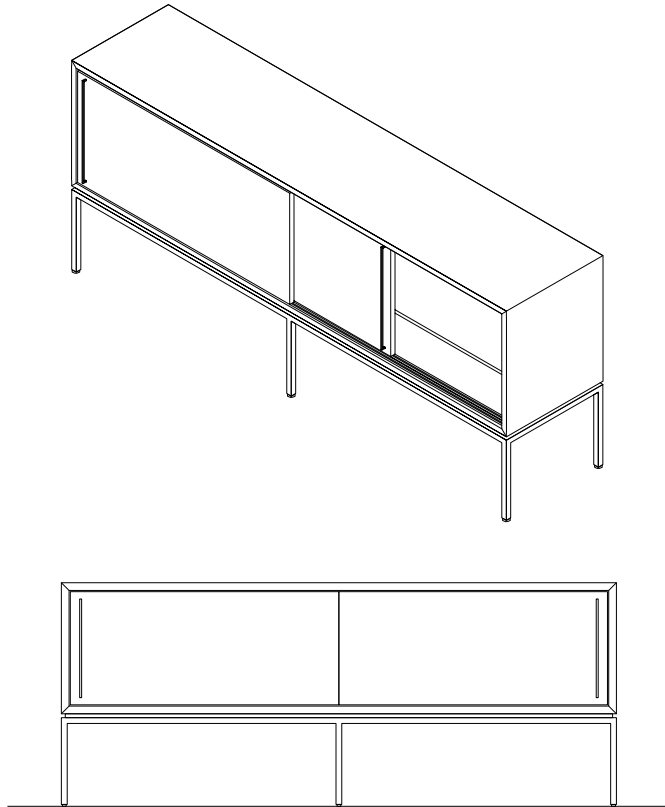

BROOME

CREDENZA Nº 16

low credenza with sliding doors and interior shelves

DIMENSIONS: 78" W x 24" T x 18" D

WOOD FINISHES: various veneers and stains or spray lacquer paint

METAL FINISHES: brass, stainless steel, blackened steel, or paint

HARDWARE: Häfele, Blum, or custom

OPTIONS: veneer, color, hardware, and dimensions