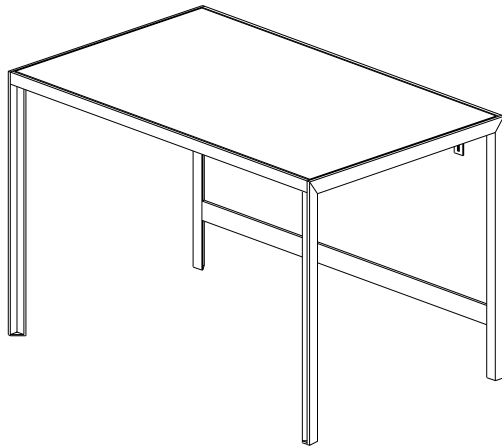

BROOME

DESK Nº 19

inset top desk with angle steel base

DIMENSIONS: 48" W x 29" T x 27" D

WOOD FINISHES: laminate, various veneers and stains, or spray lacquer paint

METAL FINISHES: brass, stainless steel, blackened steel, or paint

HARDWARE: Häfele, Blum, or custom

OPTIONS: veneer, color, hardware, storage console, and dimensions