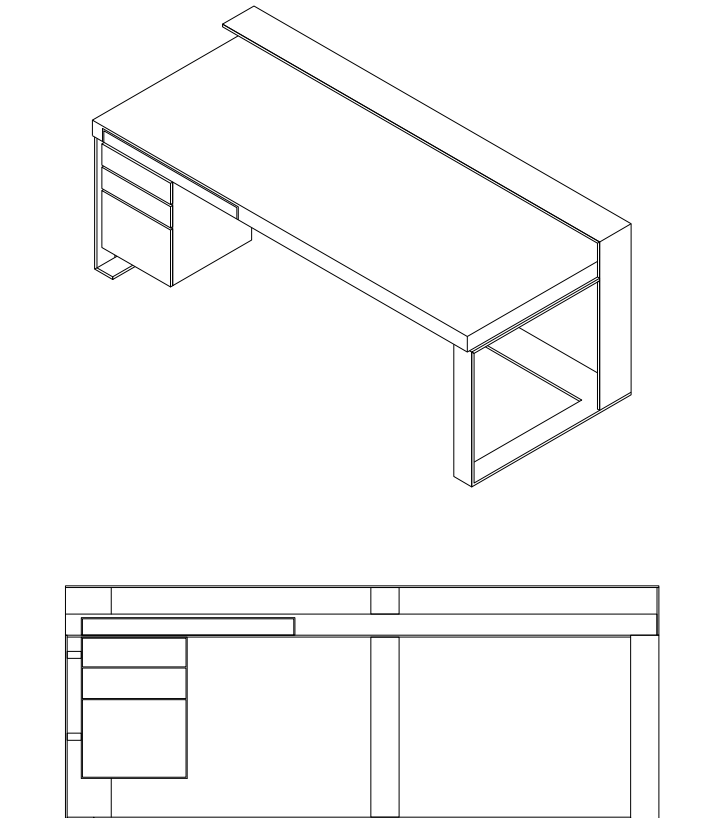

BROOME

DESK Nº 5

large executive desk with pencil and file drawers

DIMENSIONS: 84" W x 33" T x 36" D

WOOD FINISHES: various veneers and stains or spray lacquer paint

METAL FINISHES: brass, stainless steel, blackened steel, or paint

HARDWARE: Häfele, Blum, or custom

OPTIONS: veneer, color, hardware, storage, and dimensions