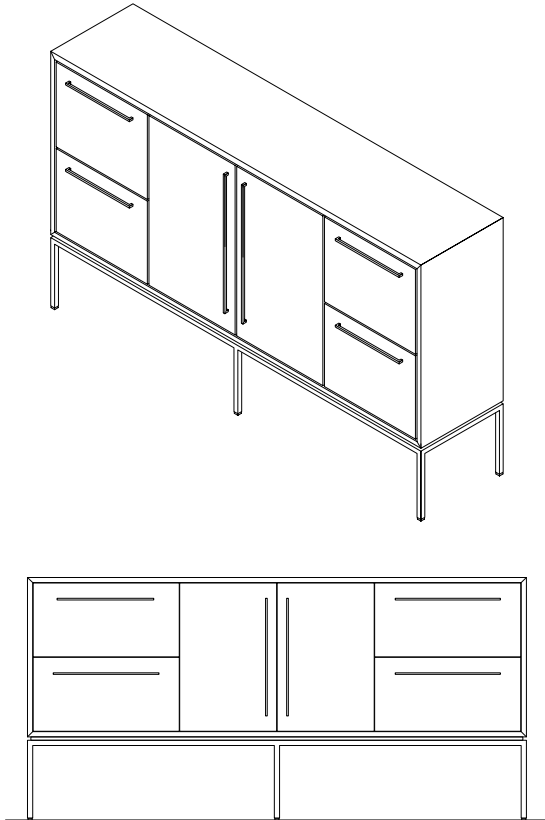

BROOME

CREDENZA Nº 17

multifunctional credenza with doors and drawers

DIMENSIONS: 72" W x 35" T x 16" D

WOOD FINISHES: various veneers and stains or spray lacquer paint

METAL FINISHES: brass, stainless steel, blackened steel, or paint

HARDWARE: Häfele, Blum, or custom

OPTIONS: veneer, color, hardware, and dimensions