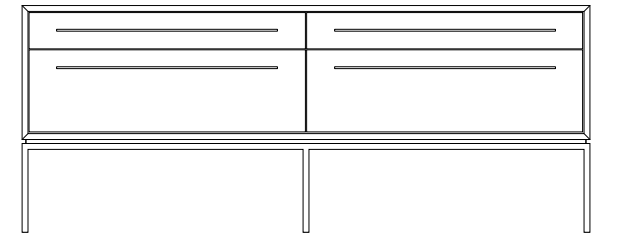

BROOME

CREDENZA Nº 12

low credenza with file and pencil drawers

DIMENSIONS: 78" W x 24" T x 18" D

WOOD FINISHES: various veneers and stains or spray lacquer paint

METAL FINISHES: brass, stainless steel, blackened steel, or paint

HARDWARE: Häfele, Blum, or custom

OPTIONS: veneer, color, hardware, and dimensions