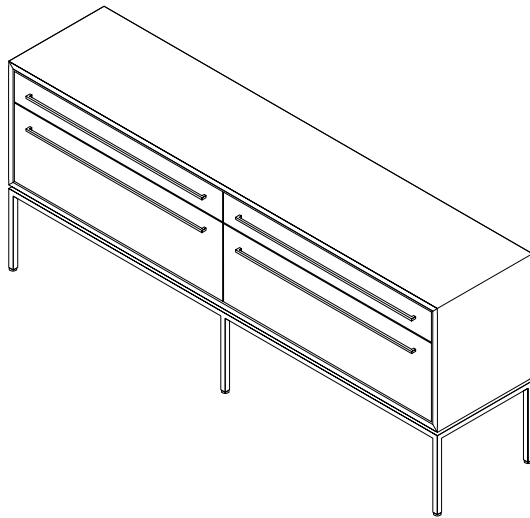

BROOME

CREDENZA Nº 12

low credenza with file and pencil drawers

DIMENSIONS: 78" W x 24" T x 18" D

WOOD FINISHES: various veneers and stains or spray lacquer paint

METAL FINISHES: brass, stainless steel, blackened steel, or paint

HARDWARE: Häfele, Blum, or custom

OPTIONS: veneer, color, hardware, and dimensions