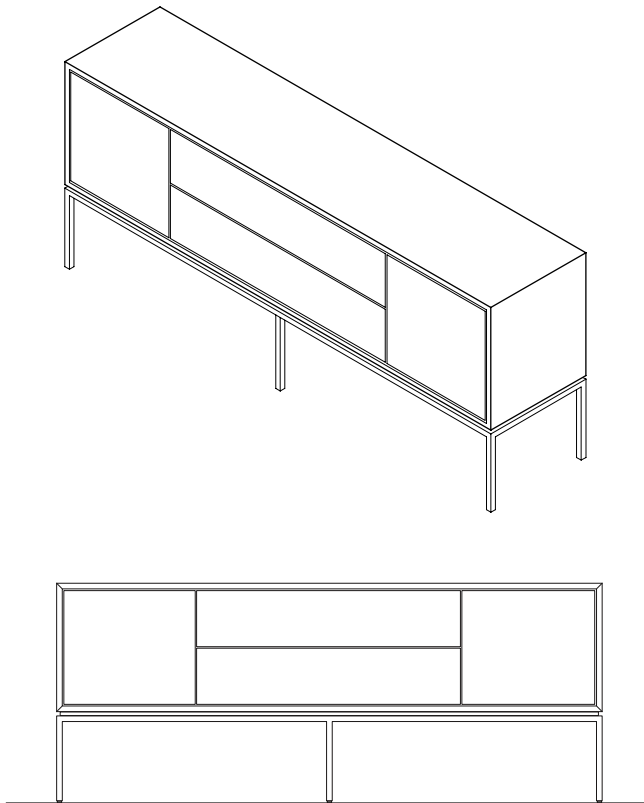

BROOME

CREDENZA Nº 14

low credenza with doors and drawers

DIMENSIONS: 78" W x 24" T x 18" D

WOOD FINISHES: various veneers and stains or spray lacquer paint

METAL FINISHES: brass, stainless steel, blackened steel, or paint

HARDWARE: Häfele, Blum, or custom

OPTIONS: veneer, color, hardware, and dimensions